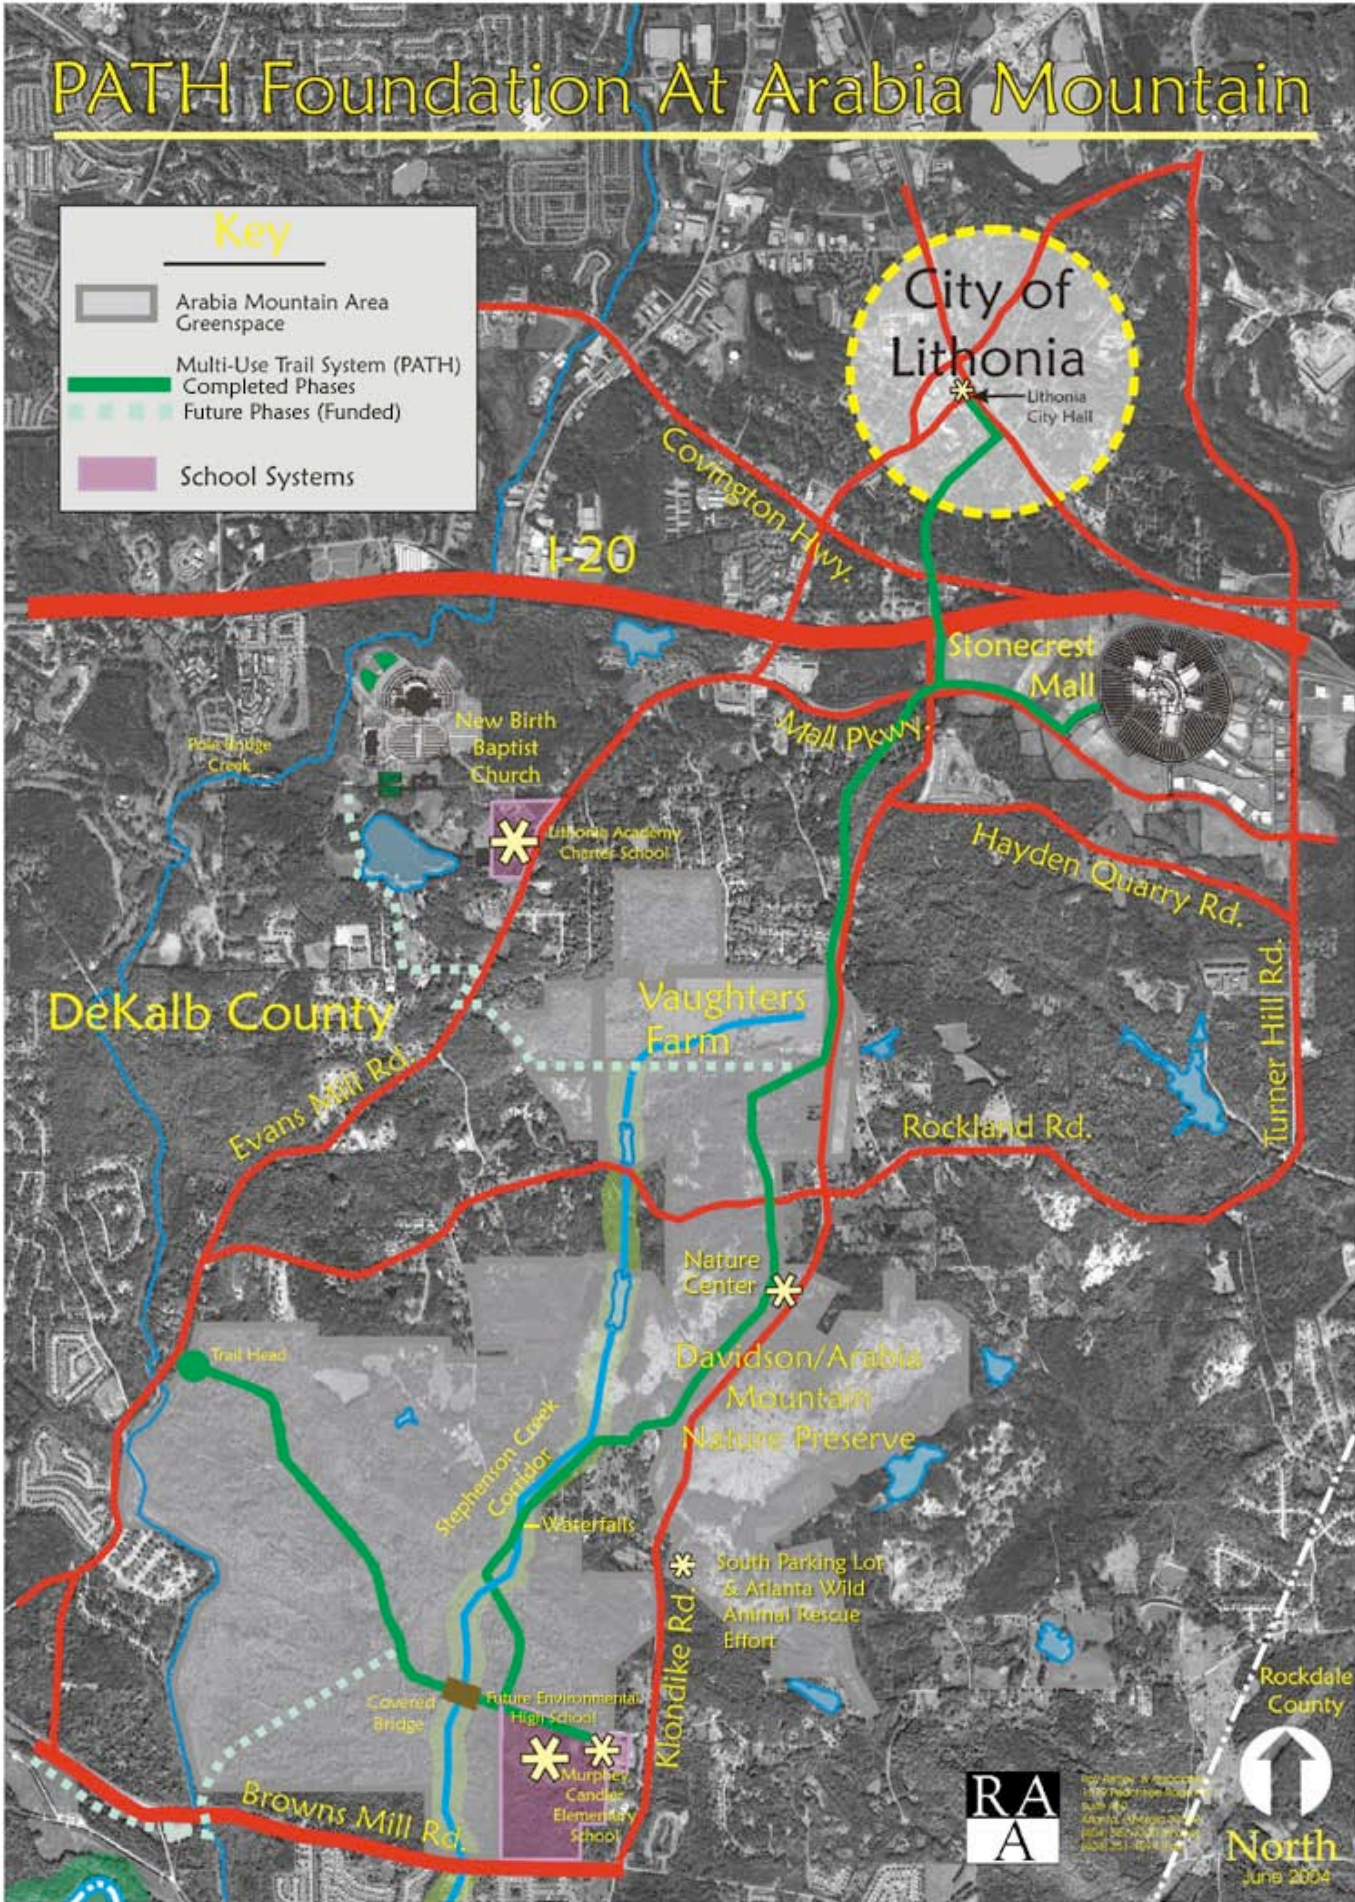

# PATH Foundation At Arabia Mountain

**Key**

-  Arabia Mountain Area Greenspace
-  Multi-Use Trail System (PATH) Completed Phases
-  Future Phases (Funded)
-  School Systems

RA  
A