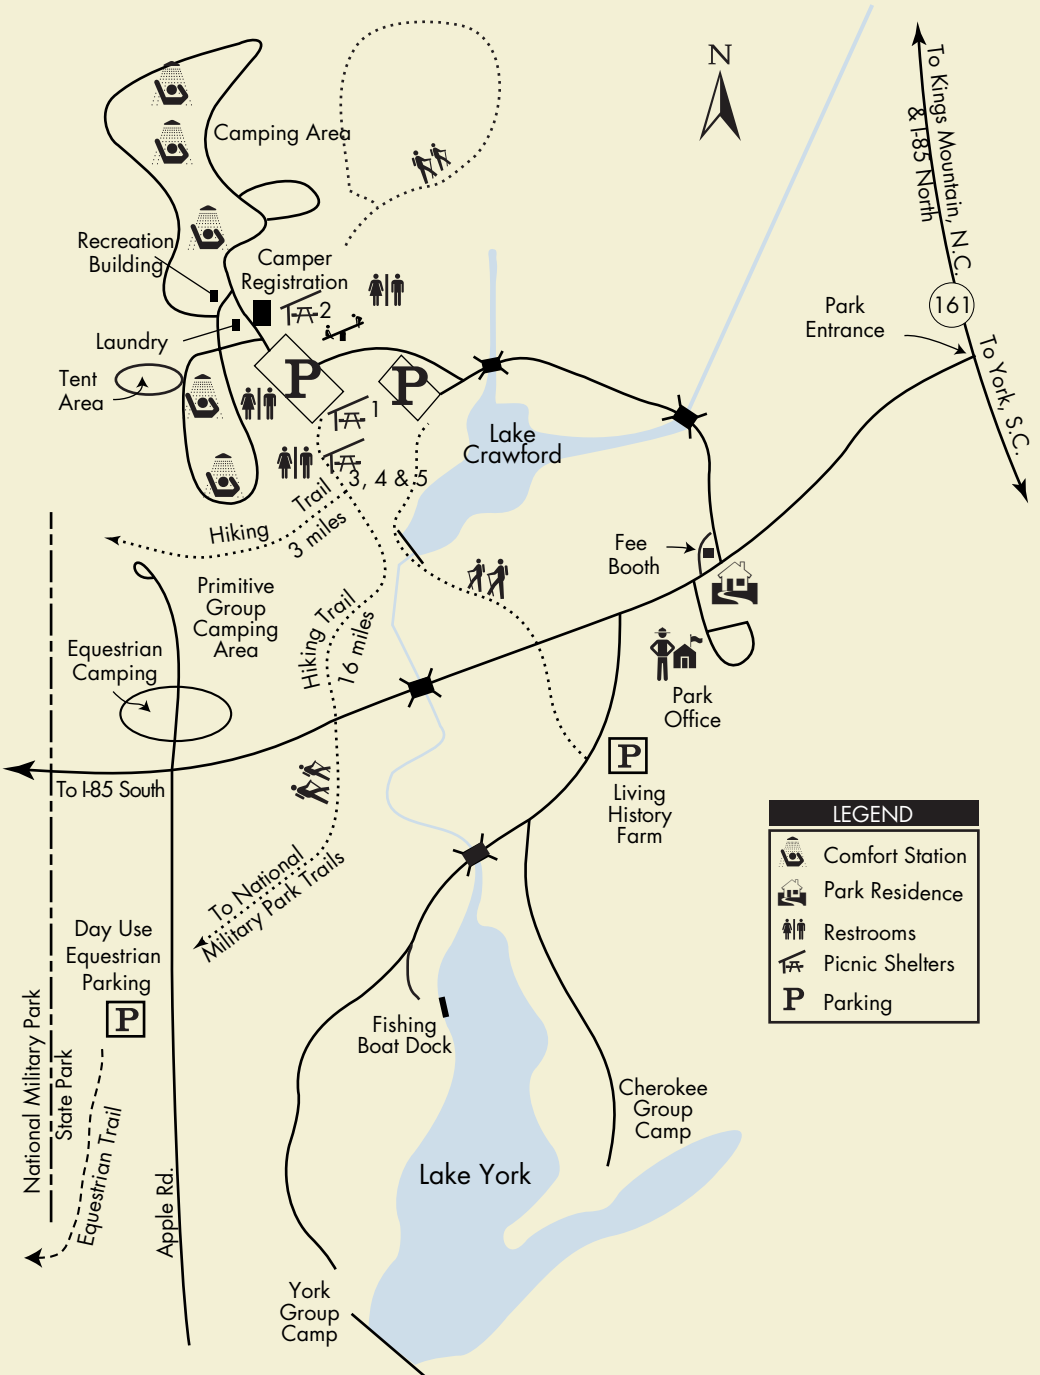

KINGS MOUNTAIN State Park

| LEGEND | |
|--------|-----------------|
| | Comfort Station |
| | Park Residence |
| | Restrooms |
| | Picnic Shelters |
| | Parking |