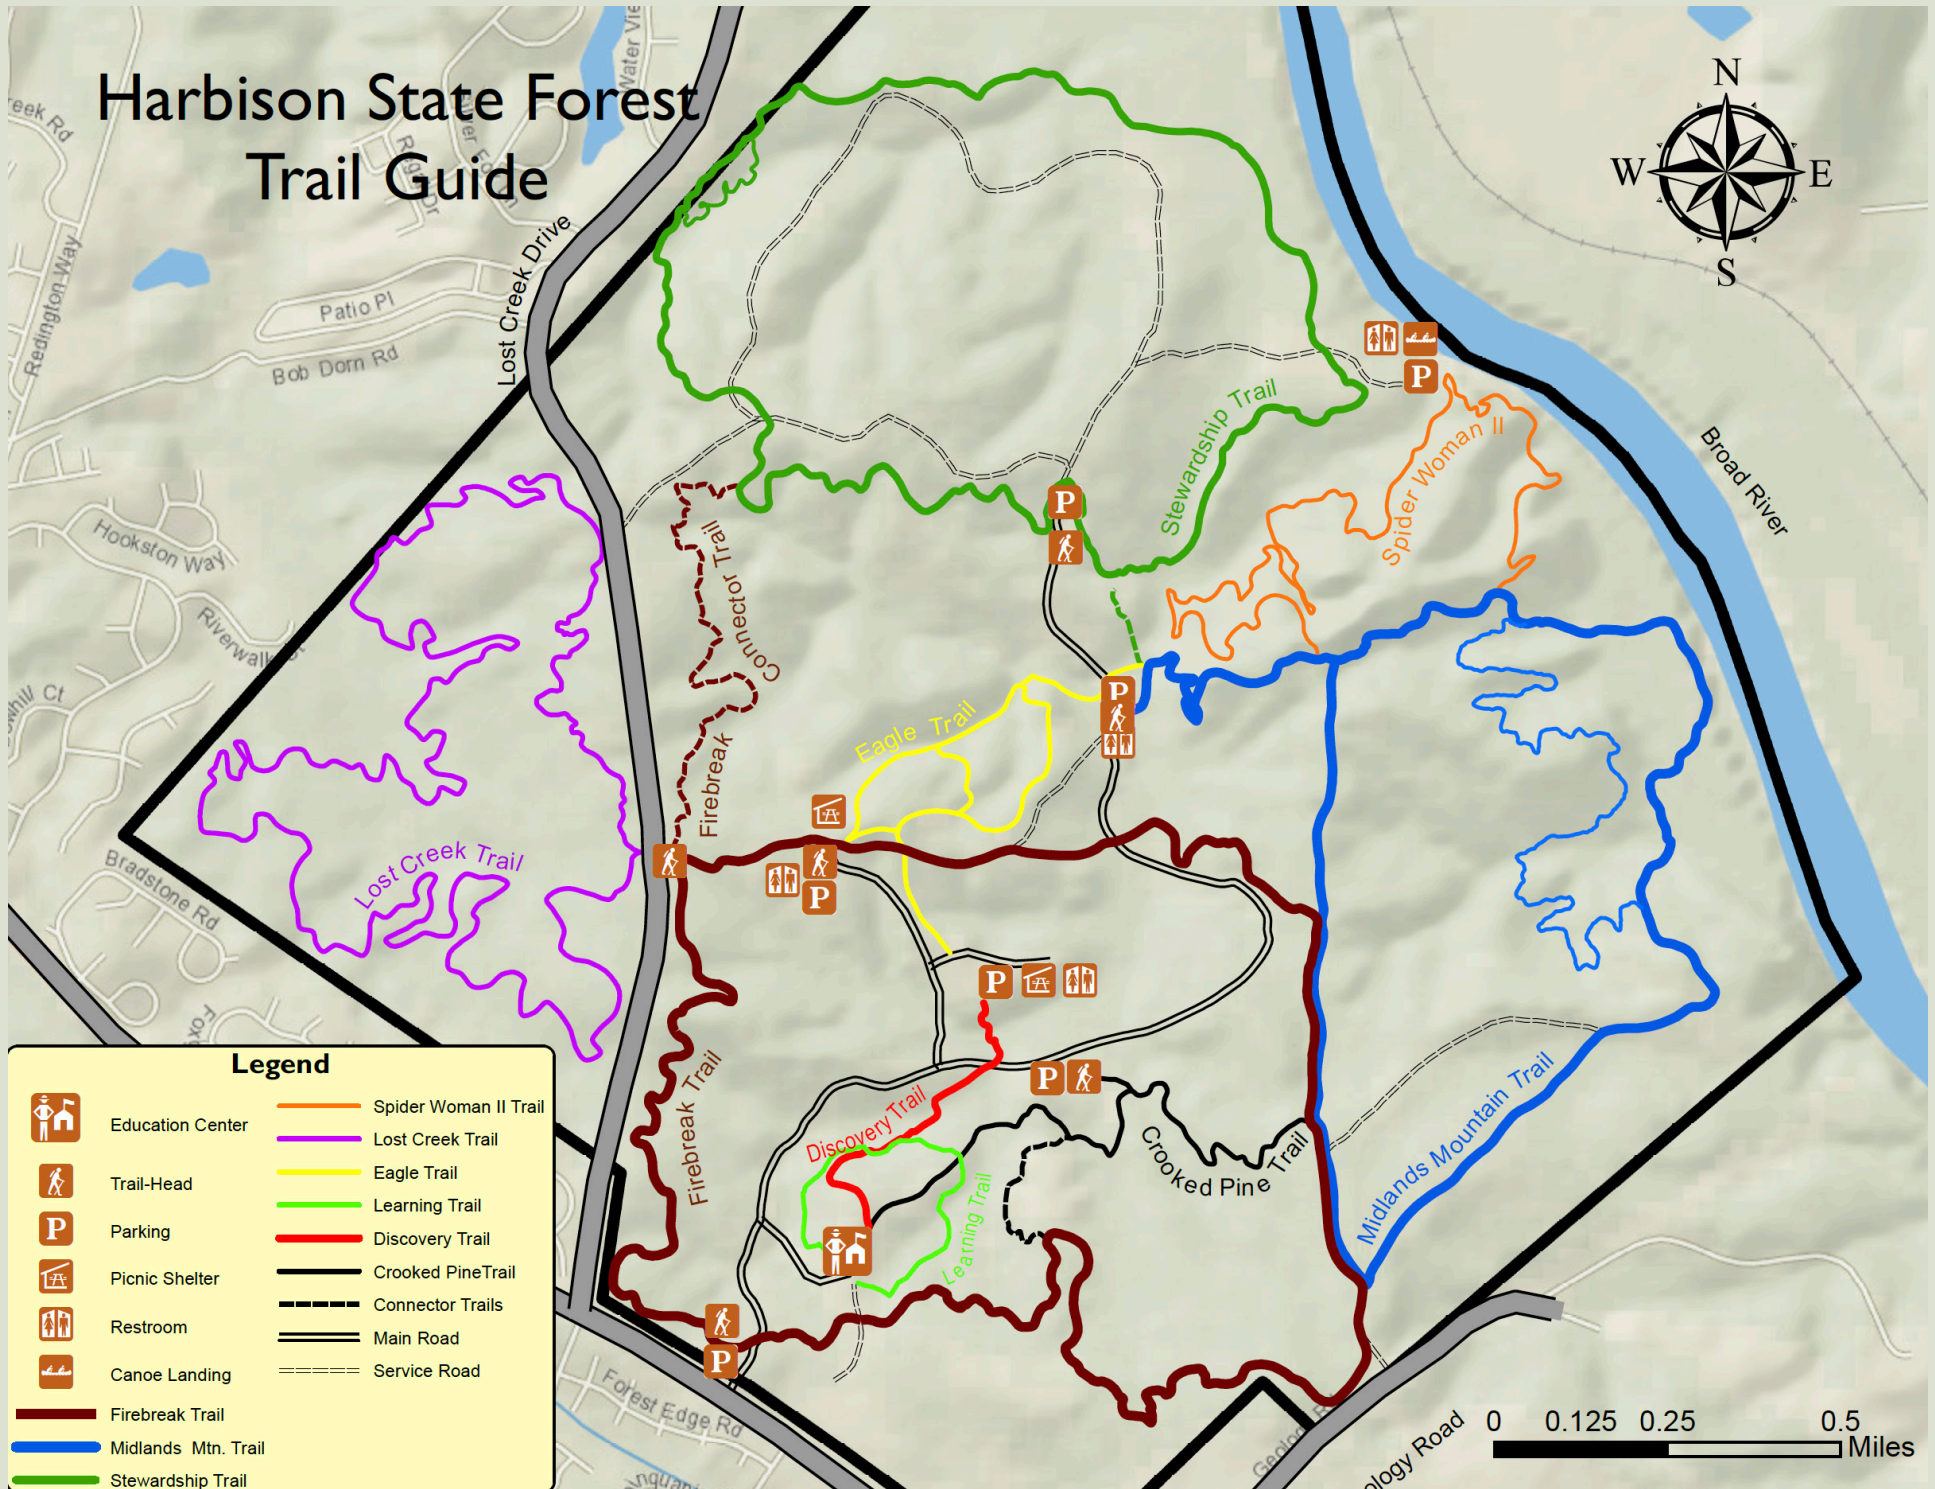

# Harbison State Forest Trail Guide

## Legend

- |  |                     |  |                       |
|--|---------------------|--|-----------------------|
|  | Education Center    |  | Spider Woman II Trail |
|  | Trail-Head          |  | Lost Creek Trail      |
|  | Parking             |  | Eagle Trail           |
|  | Picnic Shelter      |  | Learning Trail        |
|  | Restroom            |  | Discovery Trail       |
|  | Canoe Landing       |  | Crooked Pine Trail    |
|  | Firebreak Trail     |  | Connector Trails      |
|  | Midlands Mtn. Trail |  | Main Road             |
|  | Stewardship Trail   |  | Service Road          |