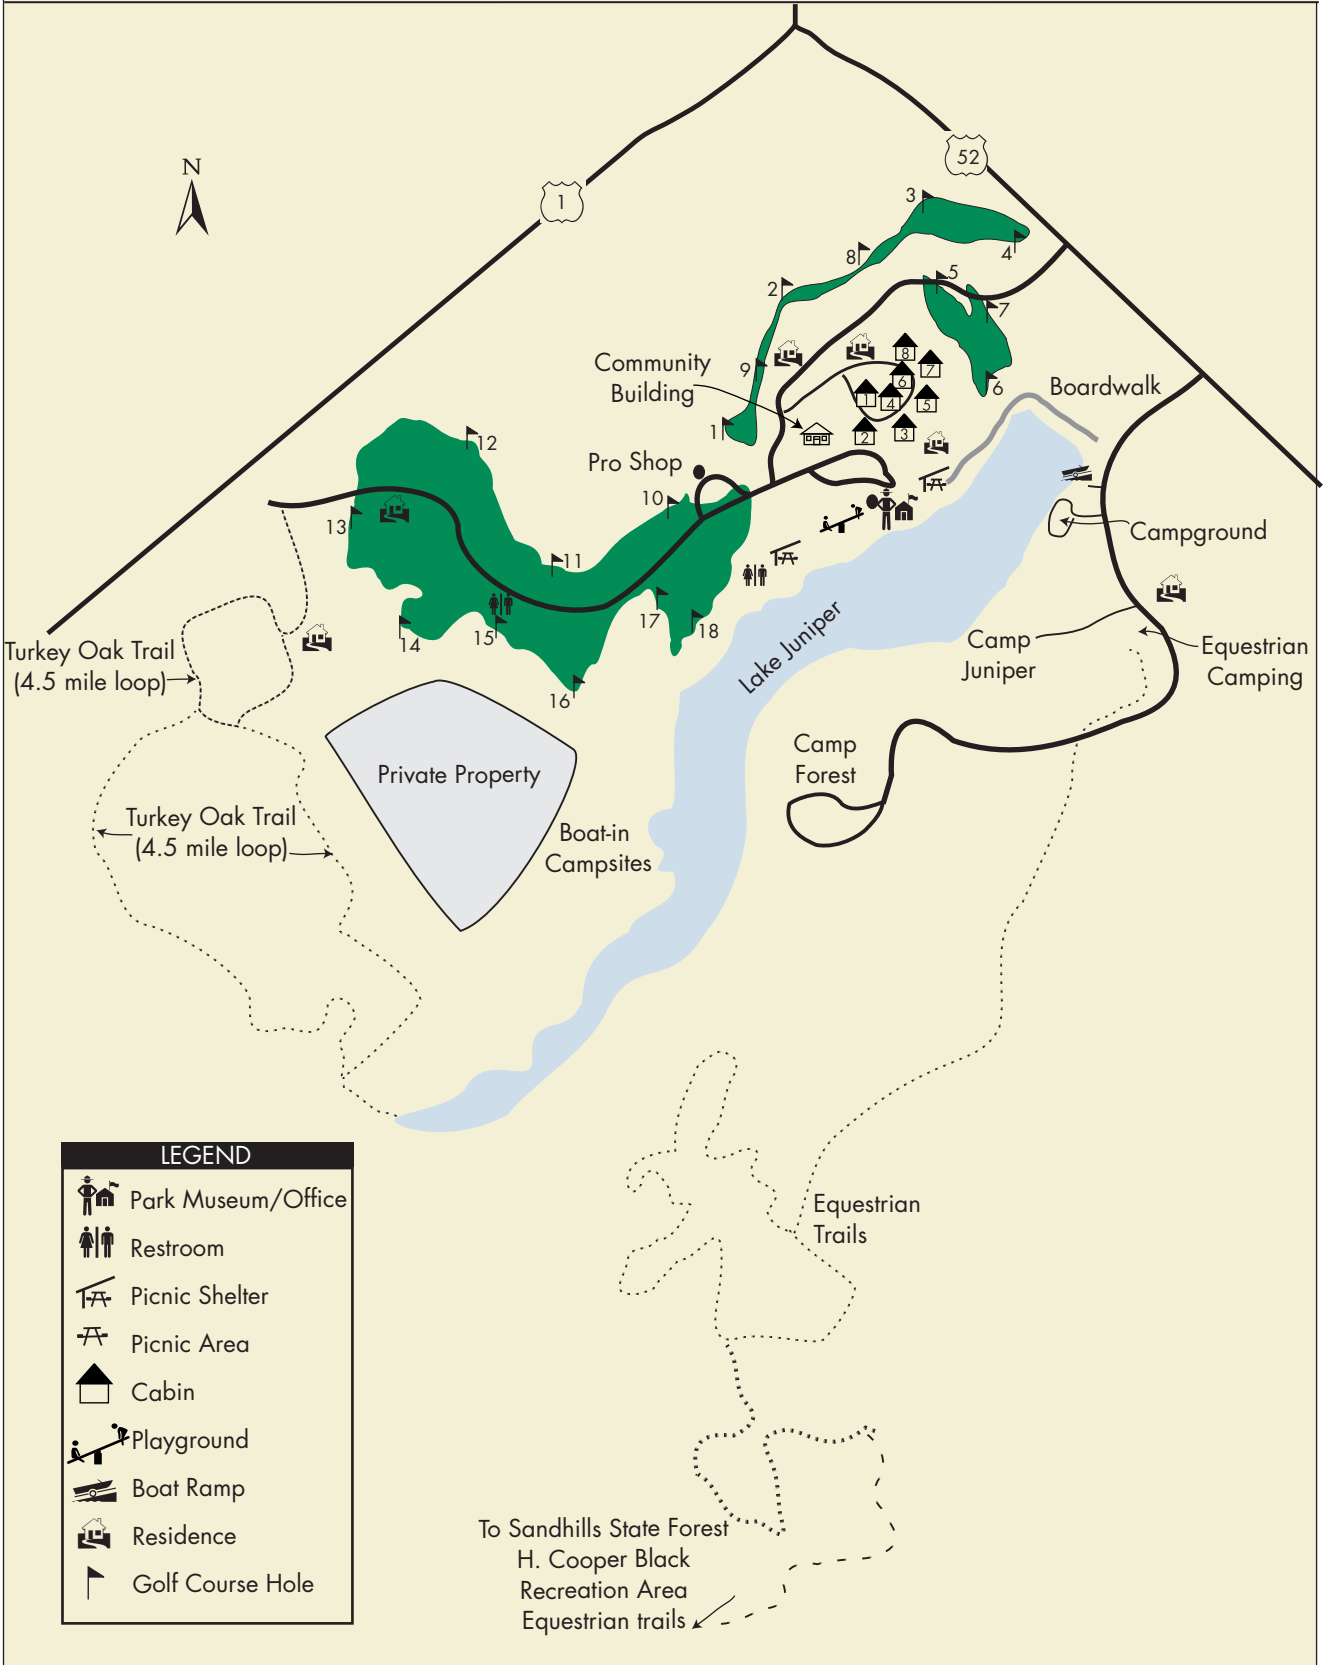

# CHERAW State Park

## LEGEND

-  Park Museum/Office
-  Restroom
-  Picnic Shelter
-  Picnic Area
-  Cabin
-  Playground
-  Boat Ramp
-  Residence
-  Golf Course Hole

To Sandhills State Forest  
H. Cooper Black  
Recreation Area  
Equestrian trails