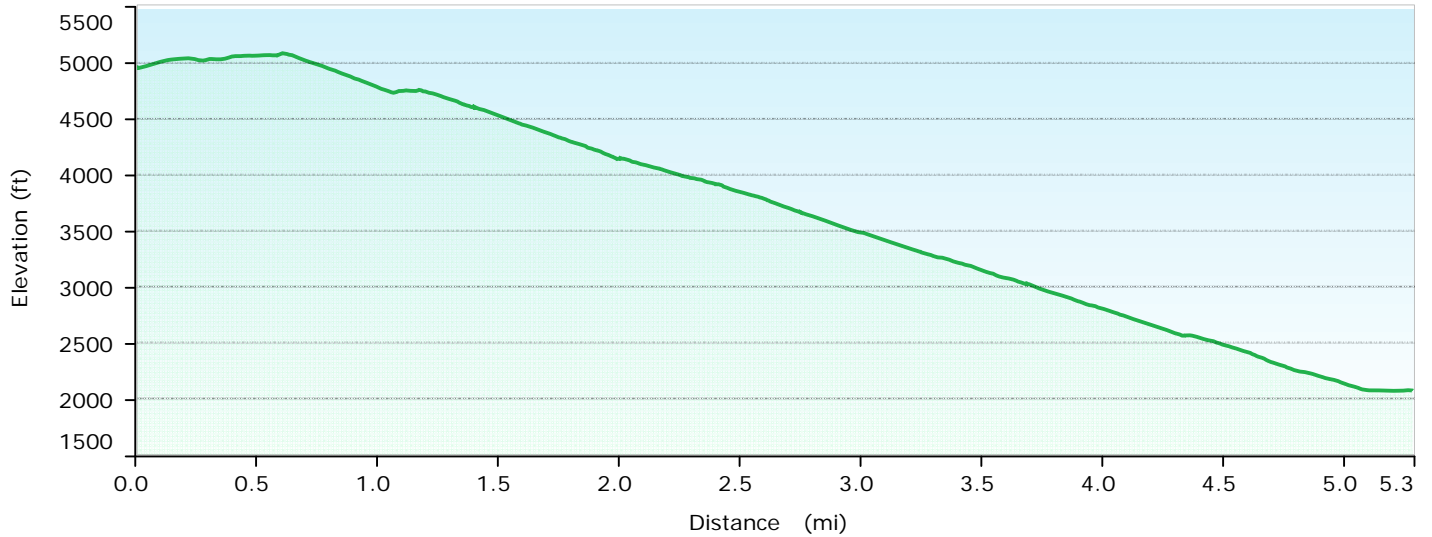

#### Graph

##### Summary

Points: 562 Distance: 5.7 mi Area: 0.3 sq mi

##### Time

Elapsed Time: 2:22:42 Moving Time: 2:09:30 Stopped Time: 0:13:12

##### Elevation

Min: 2067 ft Max: 5085 ft Ascent: 187 ft Descent: 3074 ft Grade: -9.6 %