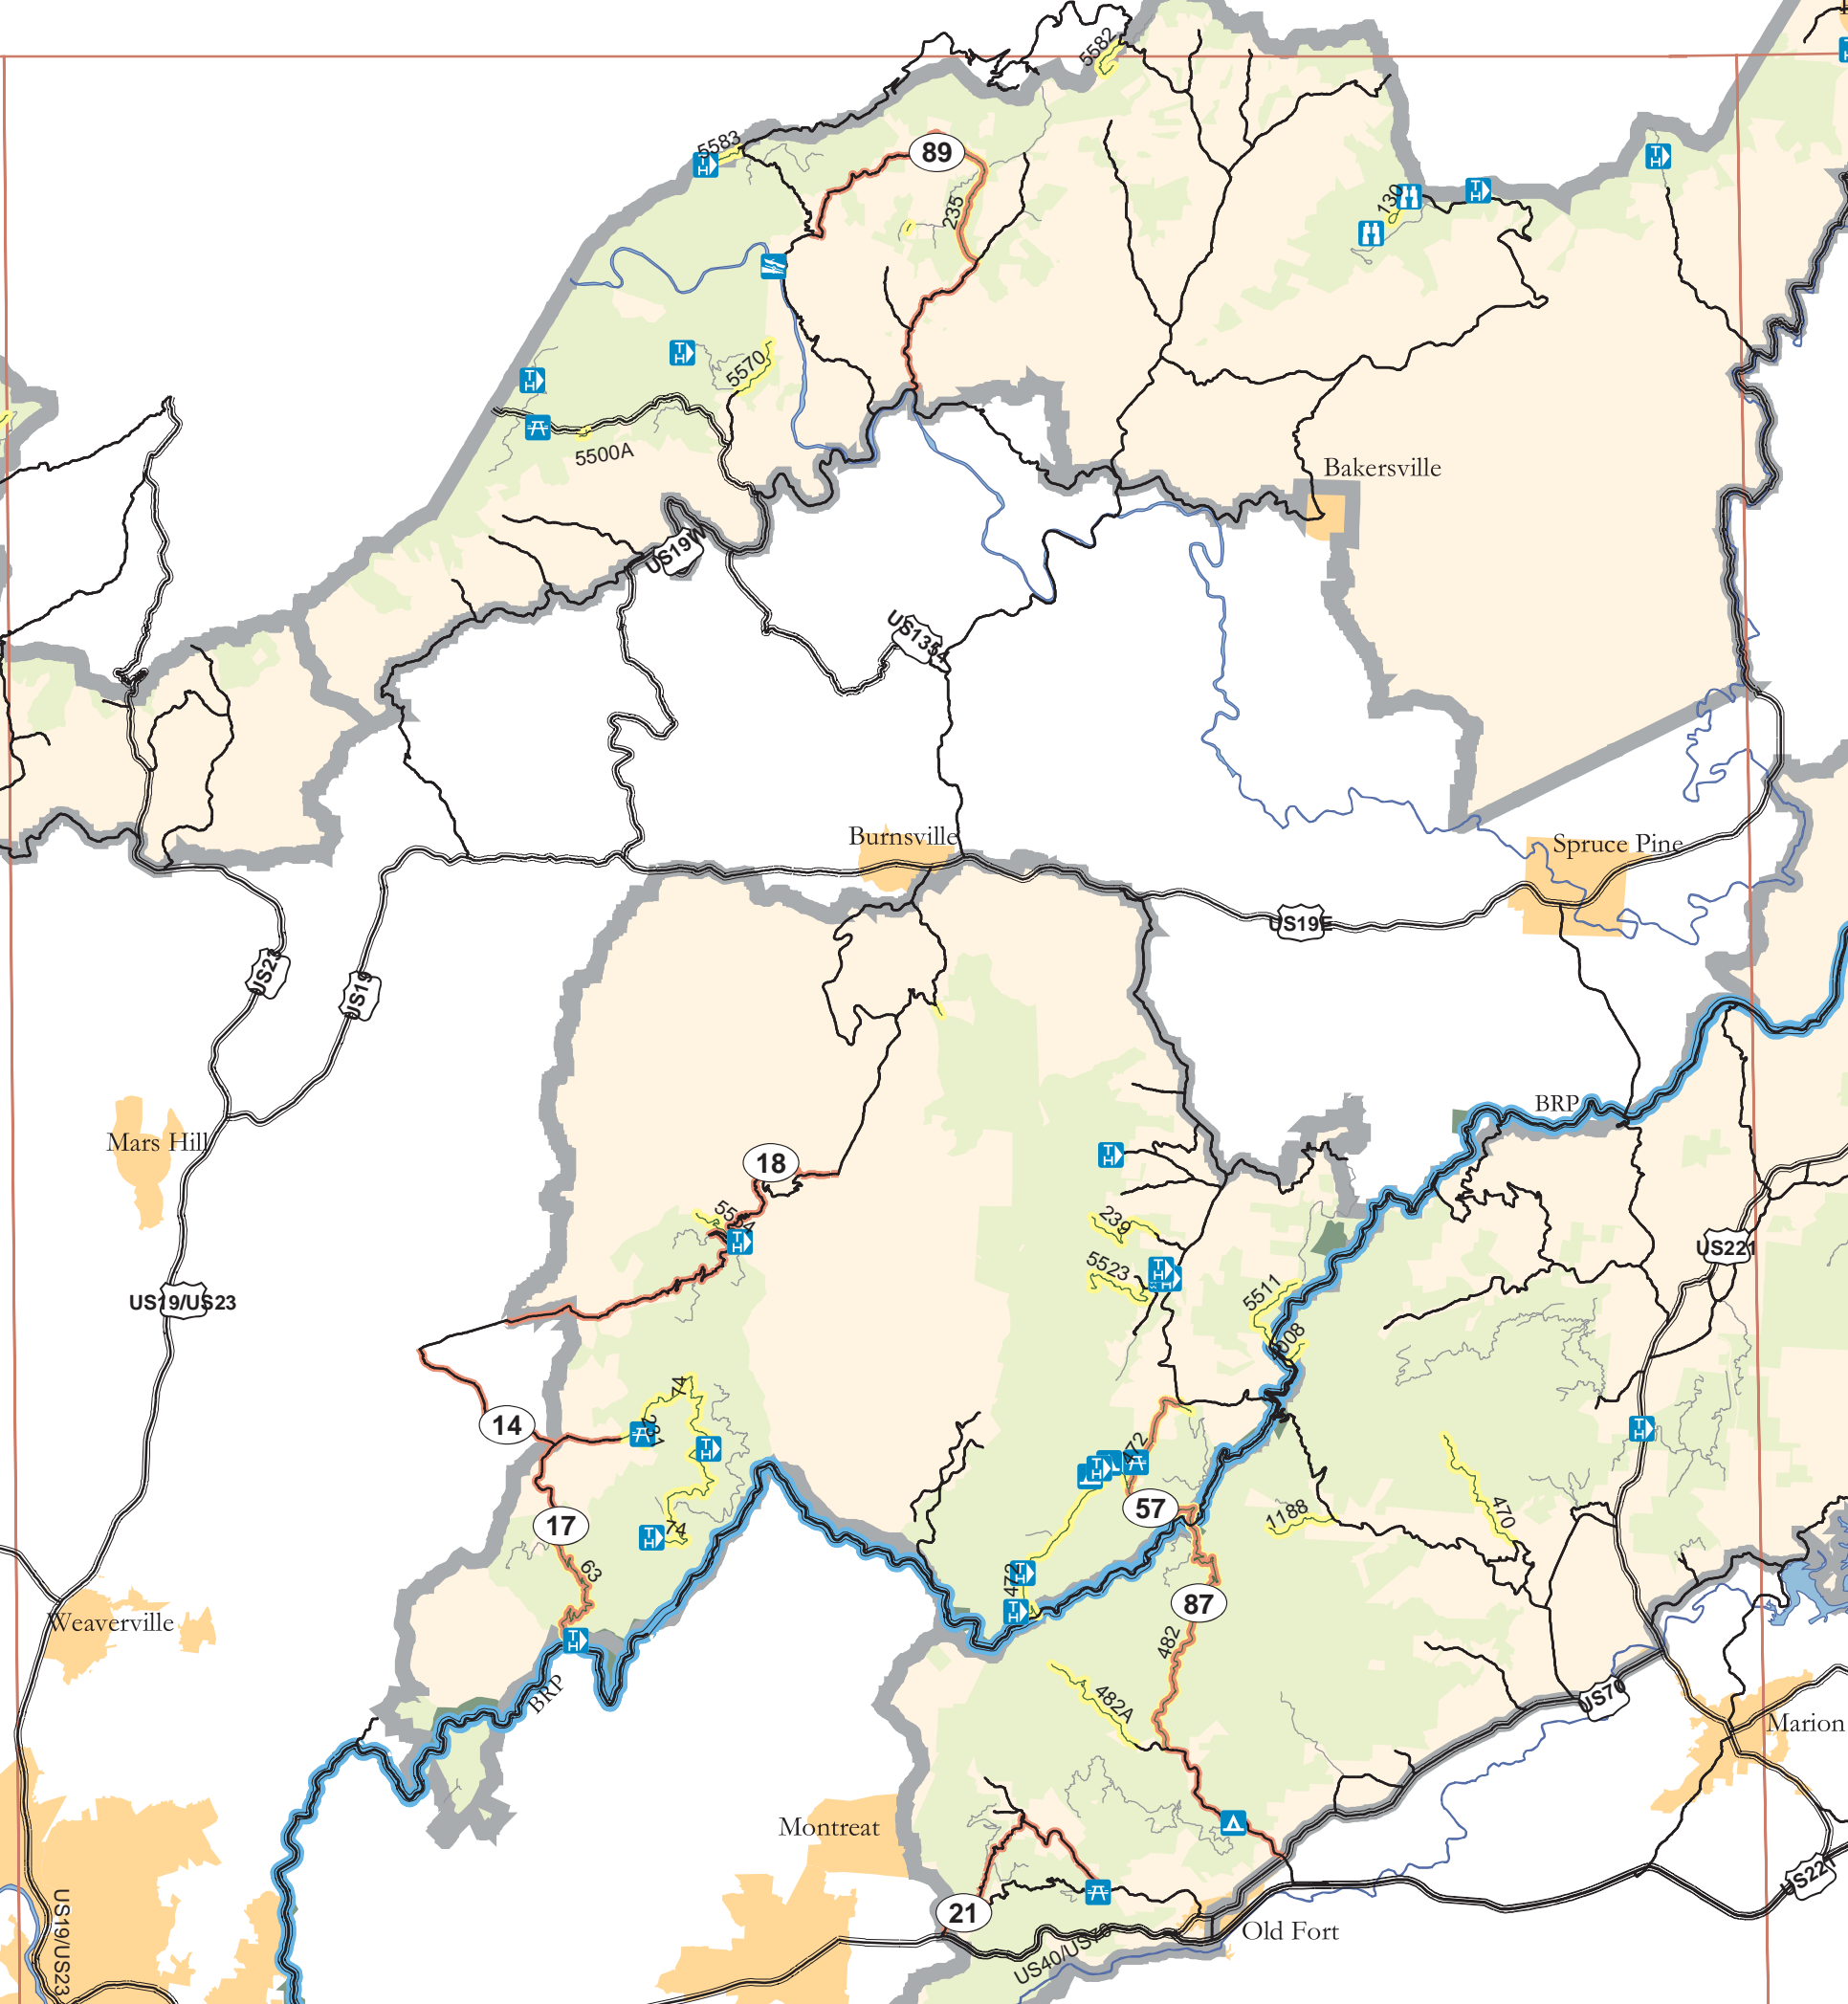

1:220,000

**Transportation System
Nantahala/Pisgah
National Forest
RAP**

Legend		
Forest Service Open Roads	Recreation Symbols	HOTEL/LODGE/RESORT FS OWNED
State Roads Serving F.S. Lands	BOATING	INFORMATION SITE
U.S. Highways	FAMILY CAMPGROUND	INTERPRETIVE SITE MAJOR
Forest Highways	FAMILY PICNIC	INTERPRETIVE SITE MINOR
Scenic Byways	FIRE LOOKOUTS CABINS OVERNIGHT	OBSERVATION SITE
Blue Ridge Parkway	FISHING SITE	PLAYGROUND PARK SPECIAL SPORT SITE
Other F.S. Roads	GROUP CAMPGROUND	SWIMMING
National Forest Lands	HORSE CAMP	TRAILHEAD
Proclamation Boundary		

Black Mountain, Chimney Rock Village, Fletcher, Asheville, Weaverville, Mars Hill, Burnsville, Spruce Pine, Marion, Old Fort, Montreat, Biltmore Forest