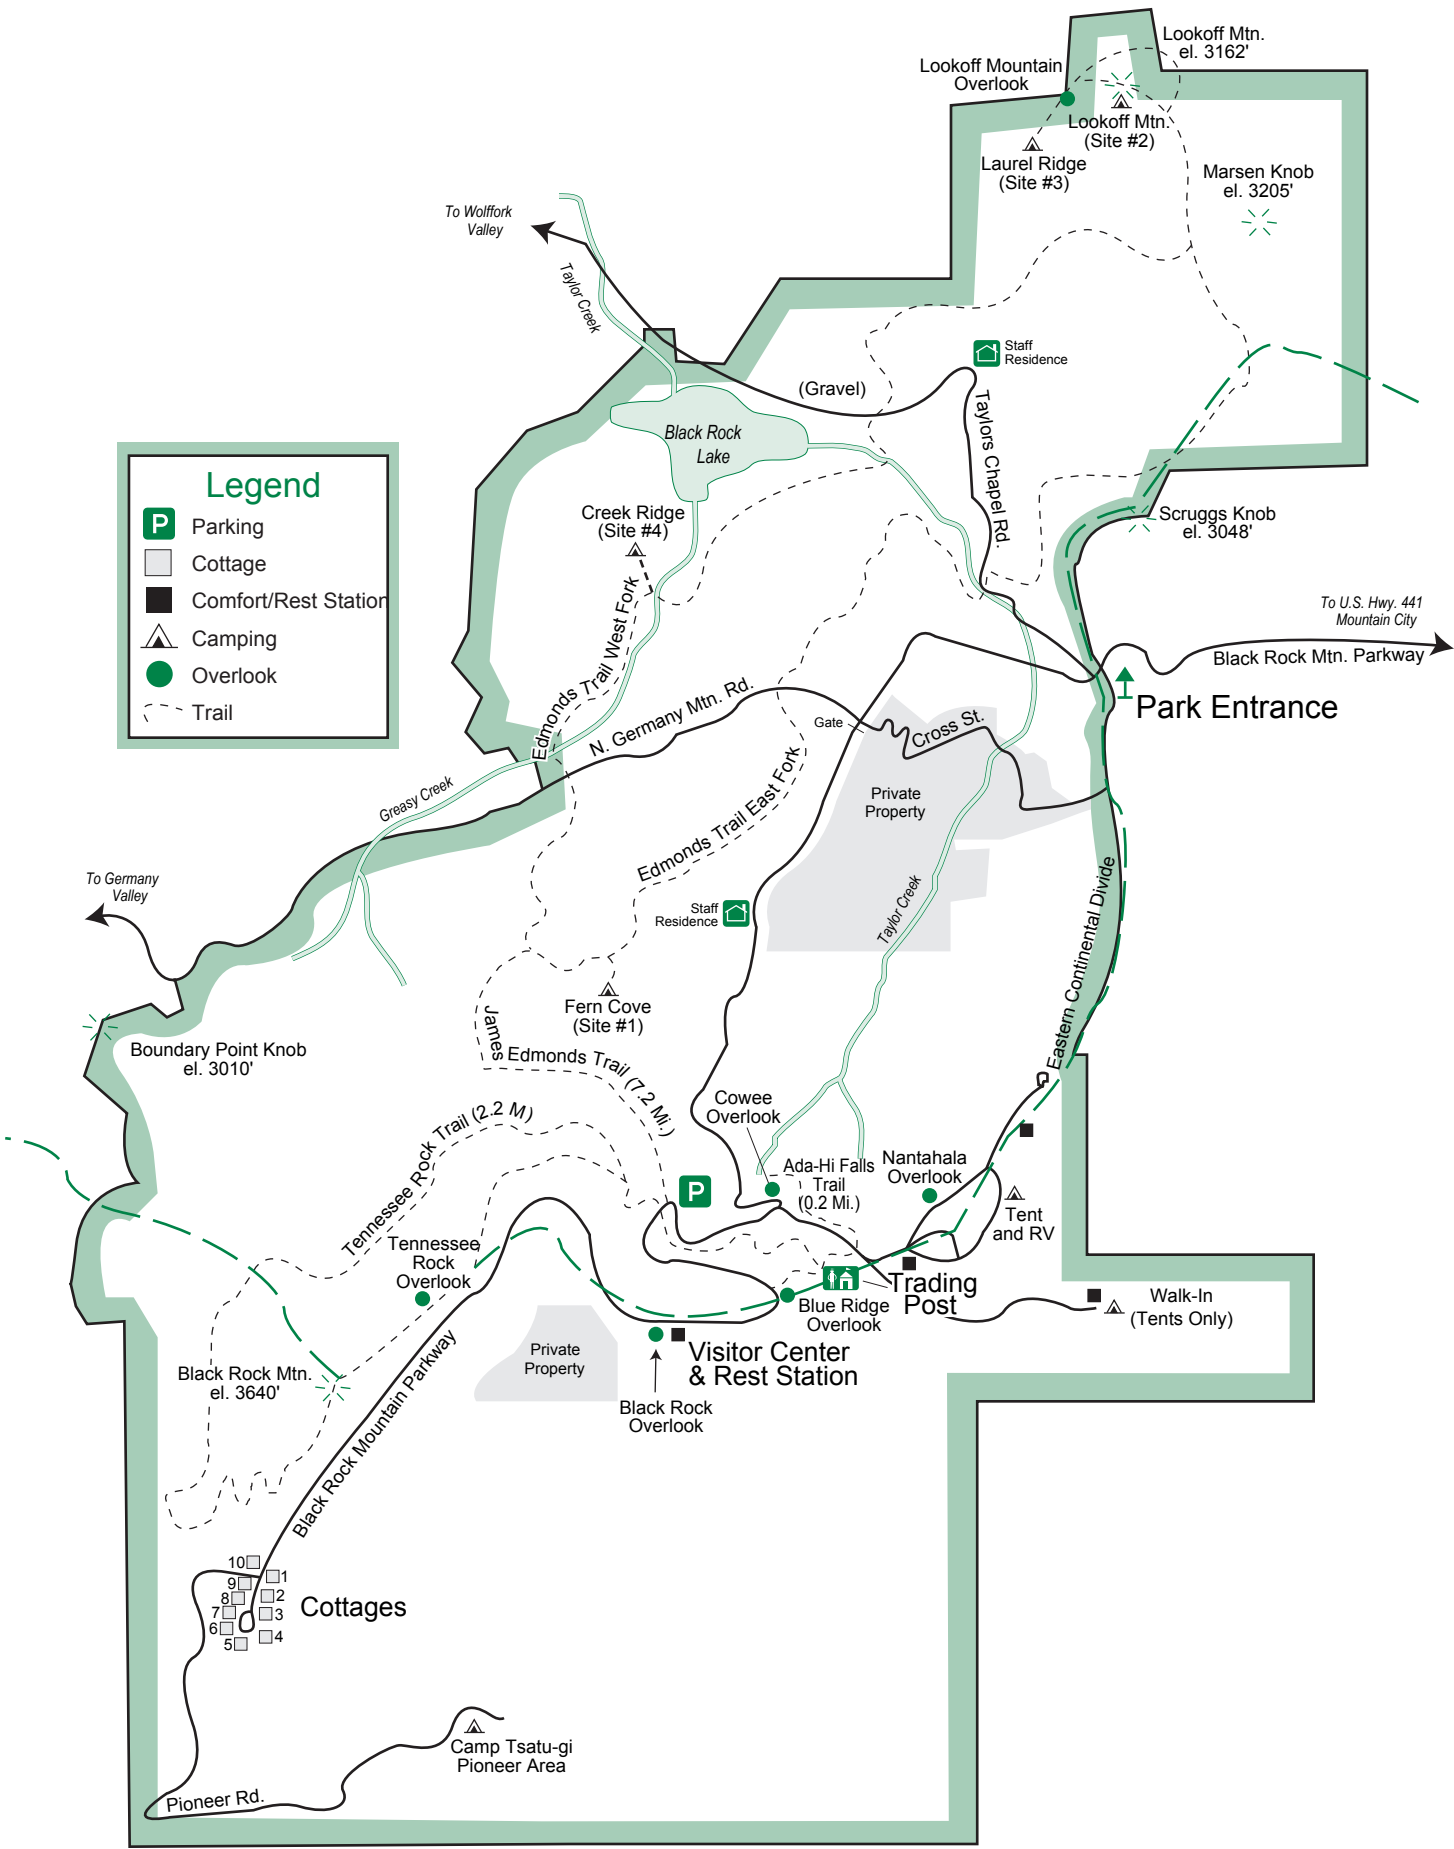

Legend

- Parking
- Cottage
- Comfort/Rest Station
- Camping
- Overlook
- Trail

To Germany Valley

To Wolfork Valley

To U.S. Hwy. 441 Mountain City

- 10
- 9
- 8
- 7
- 6
- 5

Cottages

Camp Tsatu-gi Pioneer Area