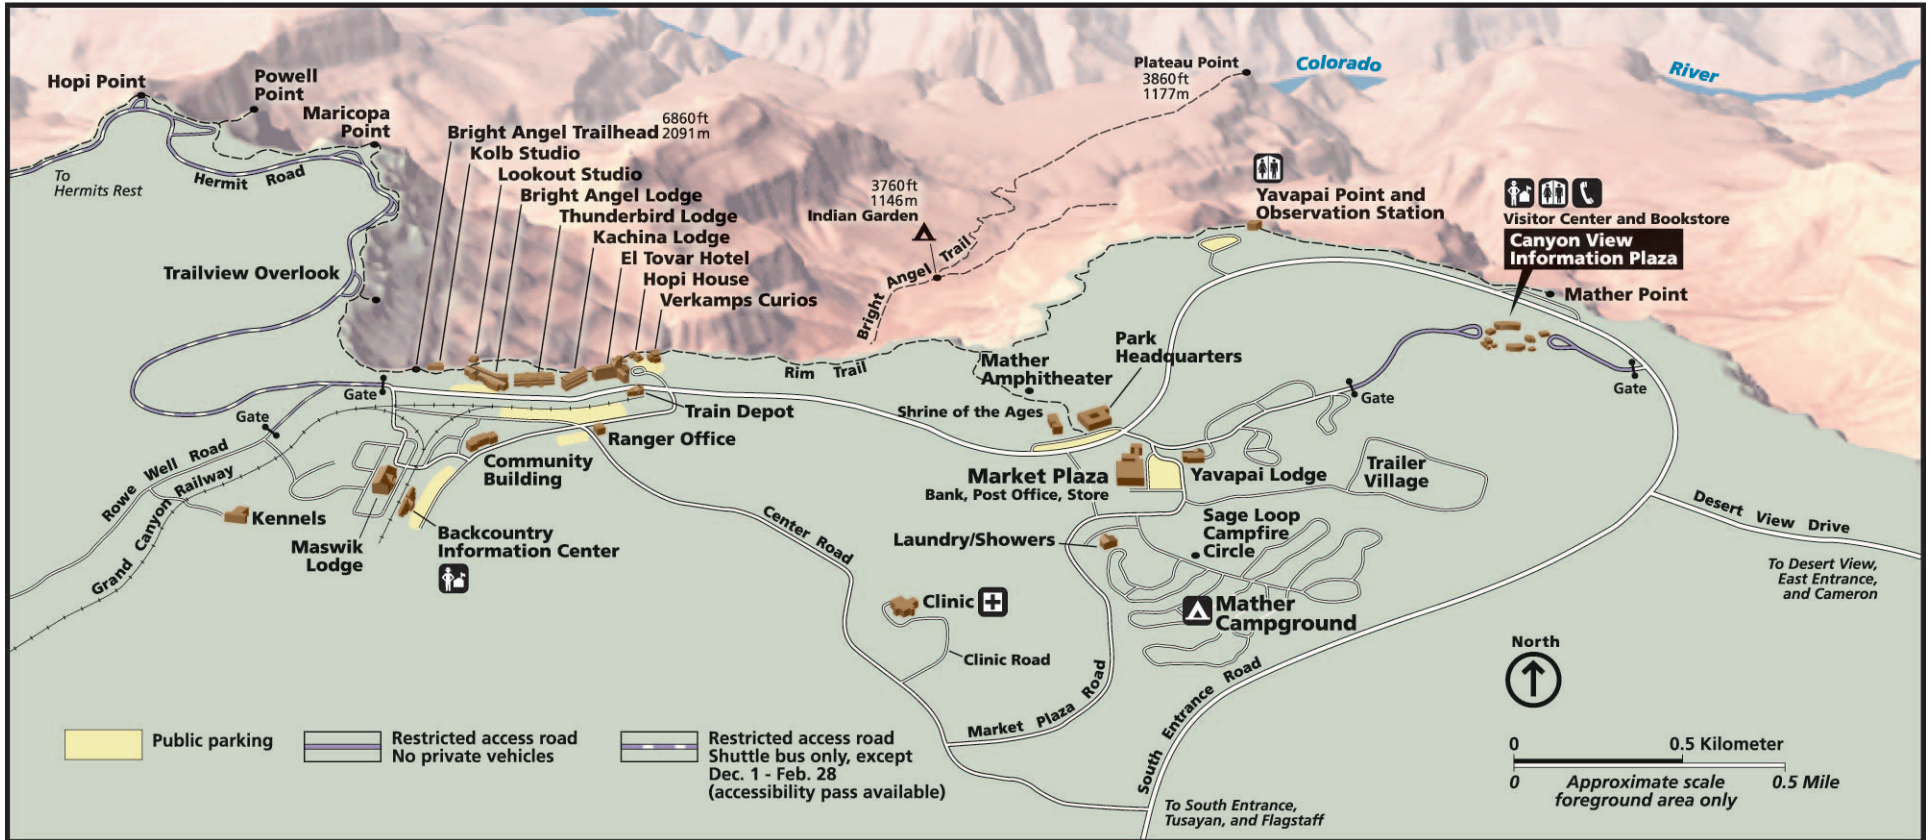

Grand Canyon Village Map

South Rim

National Park Service
US Department of the Interior

Grand Canyon National Park

-  Ranger Station
-  Restrooms
-  Campground
-  Trail
-  Primitive Campground
-  Telephone