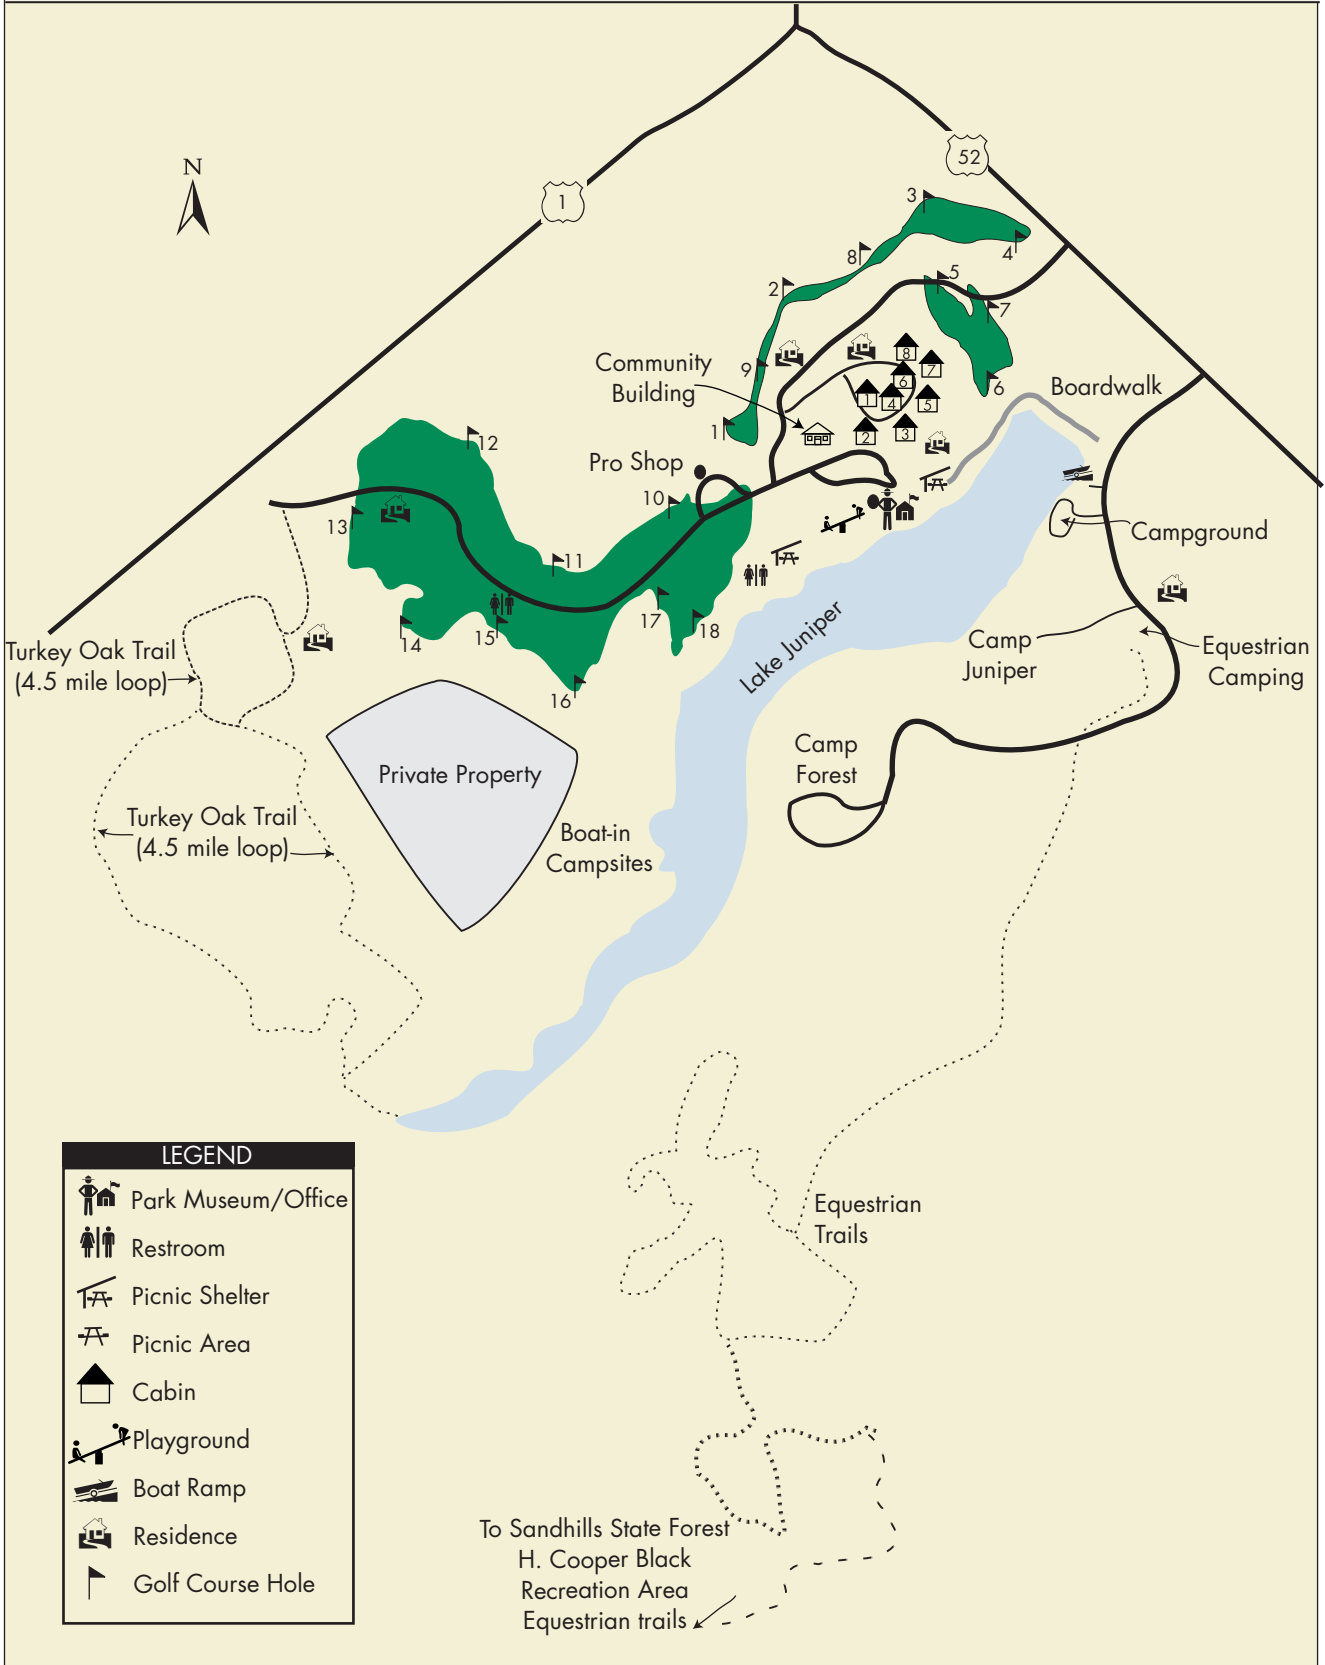

# CHERAW State Park

LEGEND	
	Park Museum/Office
	Restroom
	Picnic Shelter
	Picnic Area
	Cabin
	Playground
	Boat Ramp
	Residence
	Golf Course Hole

To Sandhills State Forest  
H. Cooper Black  
Recreation Area  
Equestrian trails