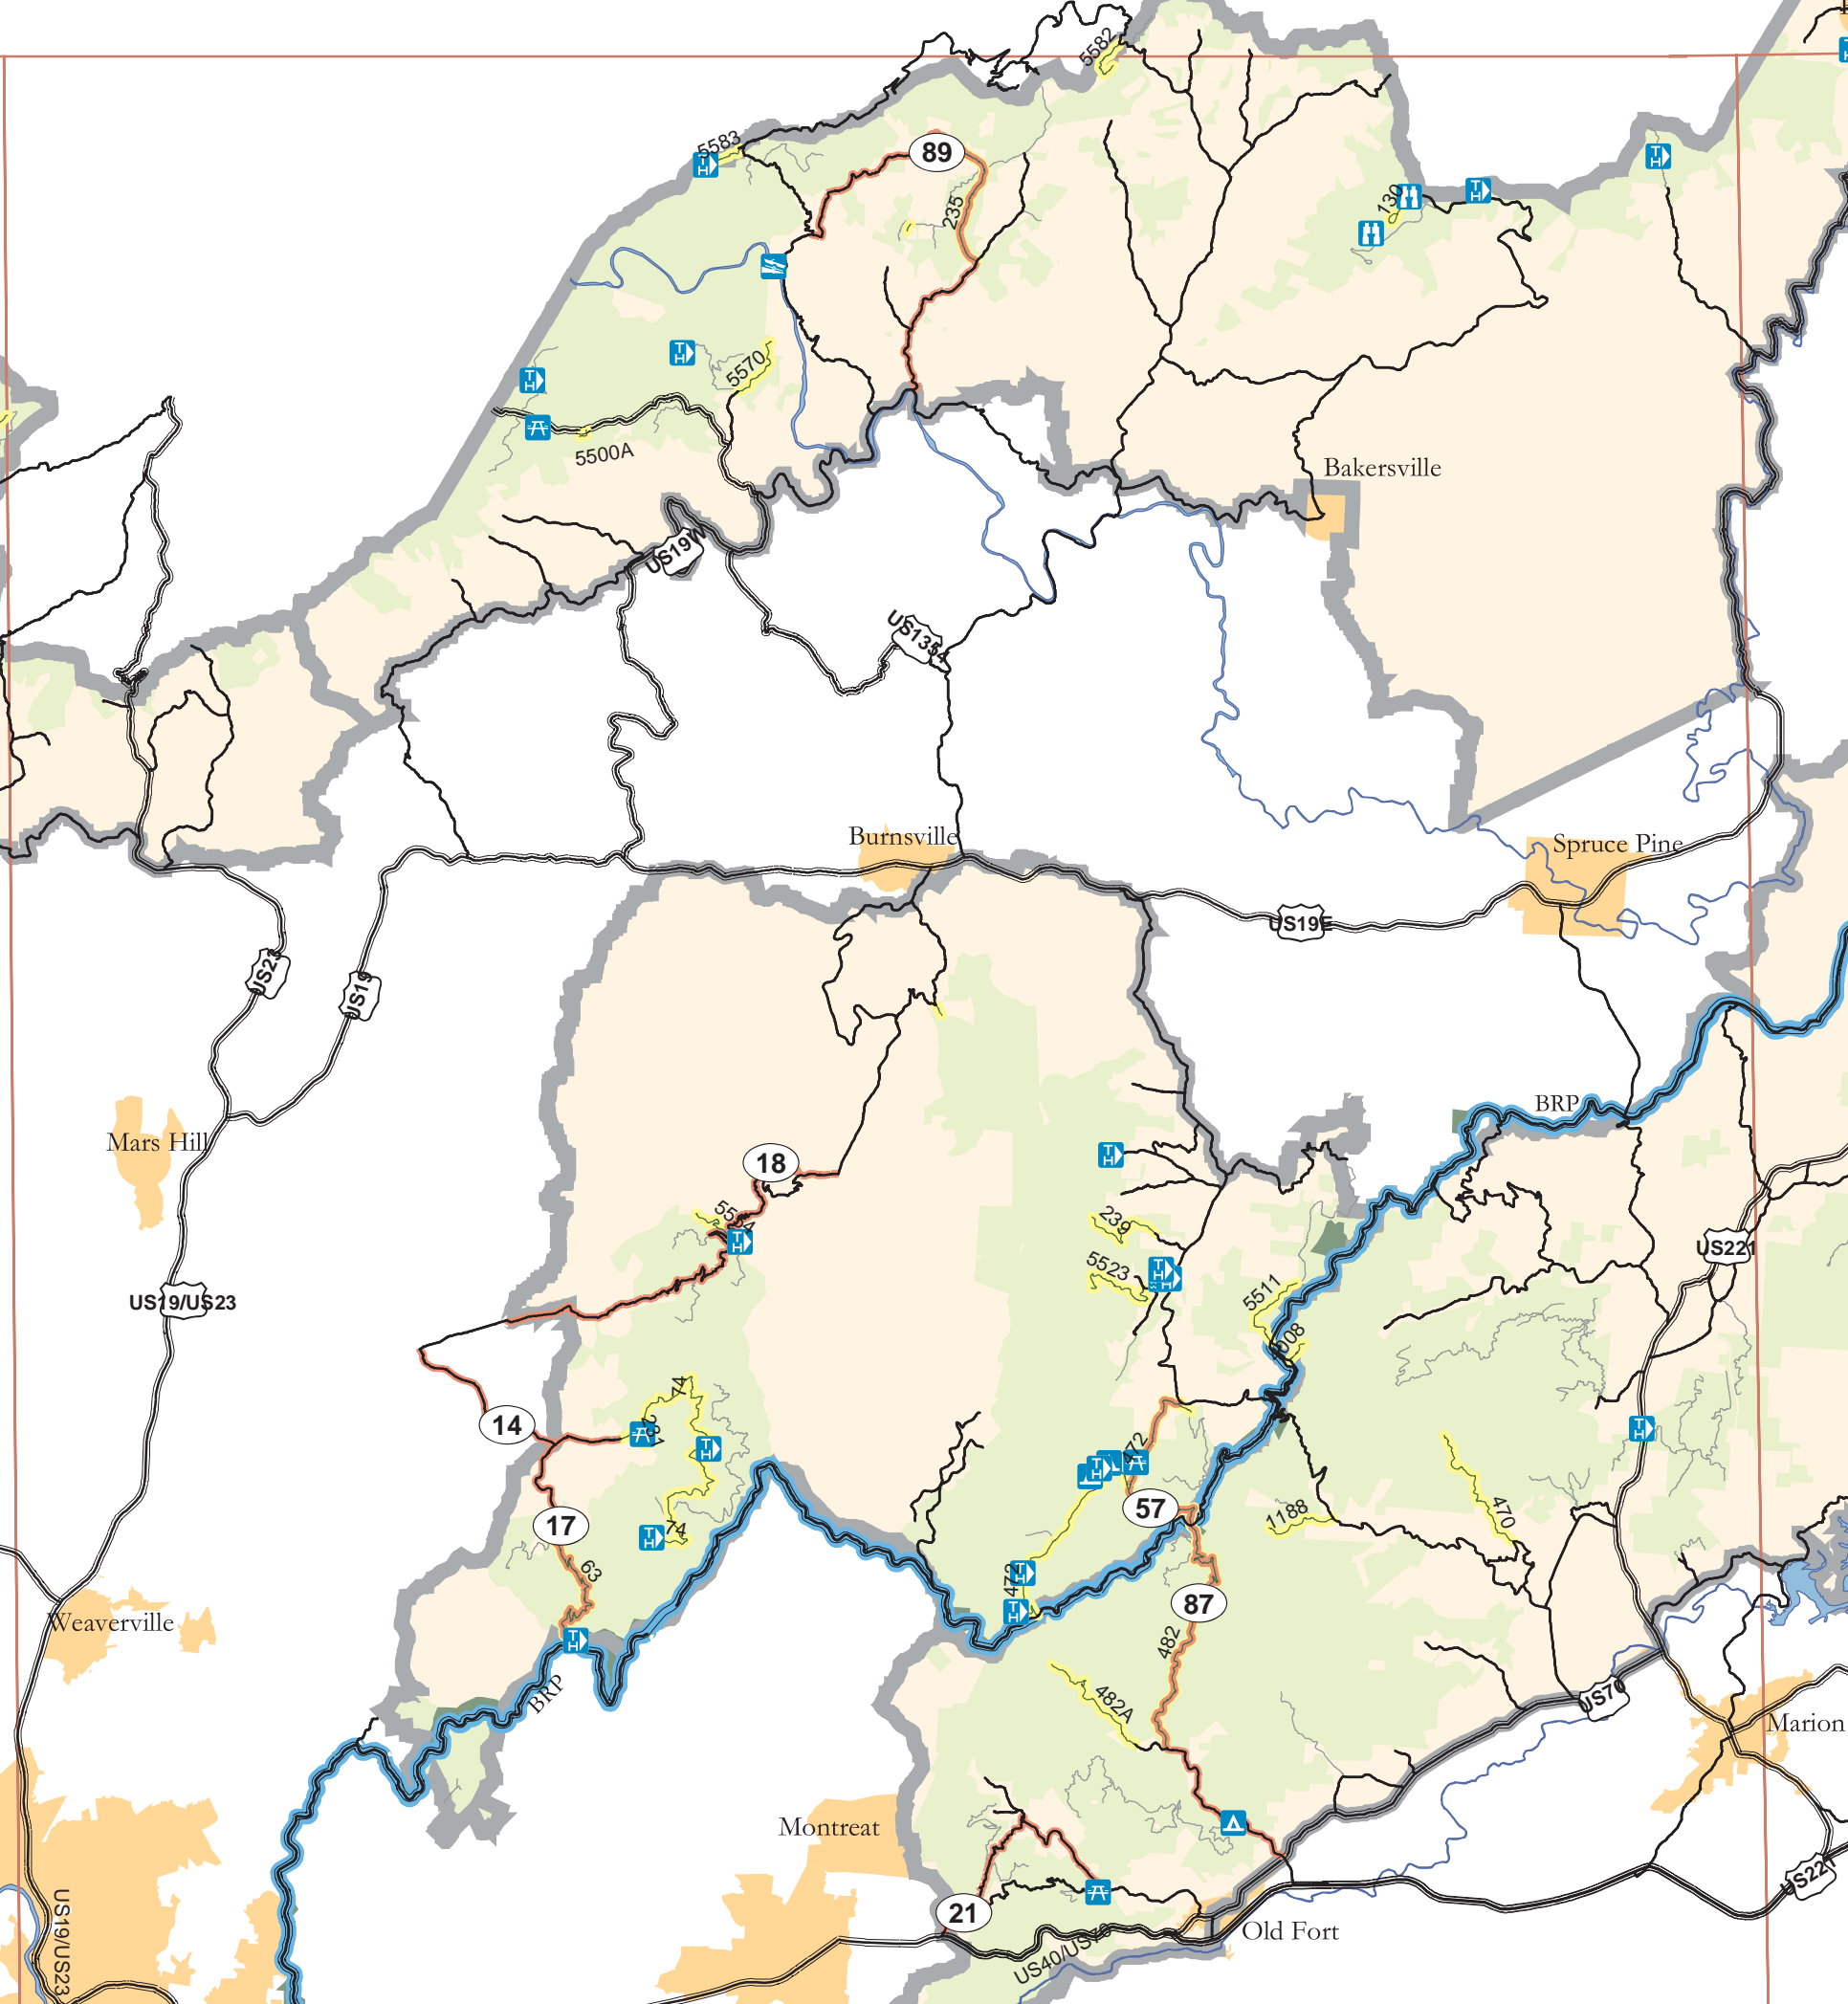

1:220,000

**Transportation System  
Nantahala/Pisgah  
National Forest  
RAP**

Legend		
Forest Service Open Roads	<b>Recreation Symbols</b>	HOTEL/LODGE/RESORT FS OWNED
State Roads Serving F.S. Lands	BOATING	INFORMATION SITE
U.S. Highways	FAMILY CAMPGROUND	INTERPRETIVE SITE MAJOR
Forest Highways	FAMILY PICNIC	INTERPRETIVE SITE MINOR
Scenic Byways	FIRE LOOKOUTS CABINS OVERNIGHT	OBSERVATION SITE
Blue Ridge Parkway	FISHING SITE	PLAYGROUND PARK SPECIAL SPORT SITE
Other F.S. Roads	GROUP CAMPGROUND	SWIMMING
National Forest Lands	HORSE CAMP	TRAILHEAD
Proclamation Boundary		

Asheville, Fletcher, Chimney Rock Village, Montreat, Old Fort, Marion, Spruce Pine, Burnsville, Bakersville, Mars Hill, Weaverville, Black Mountain